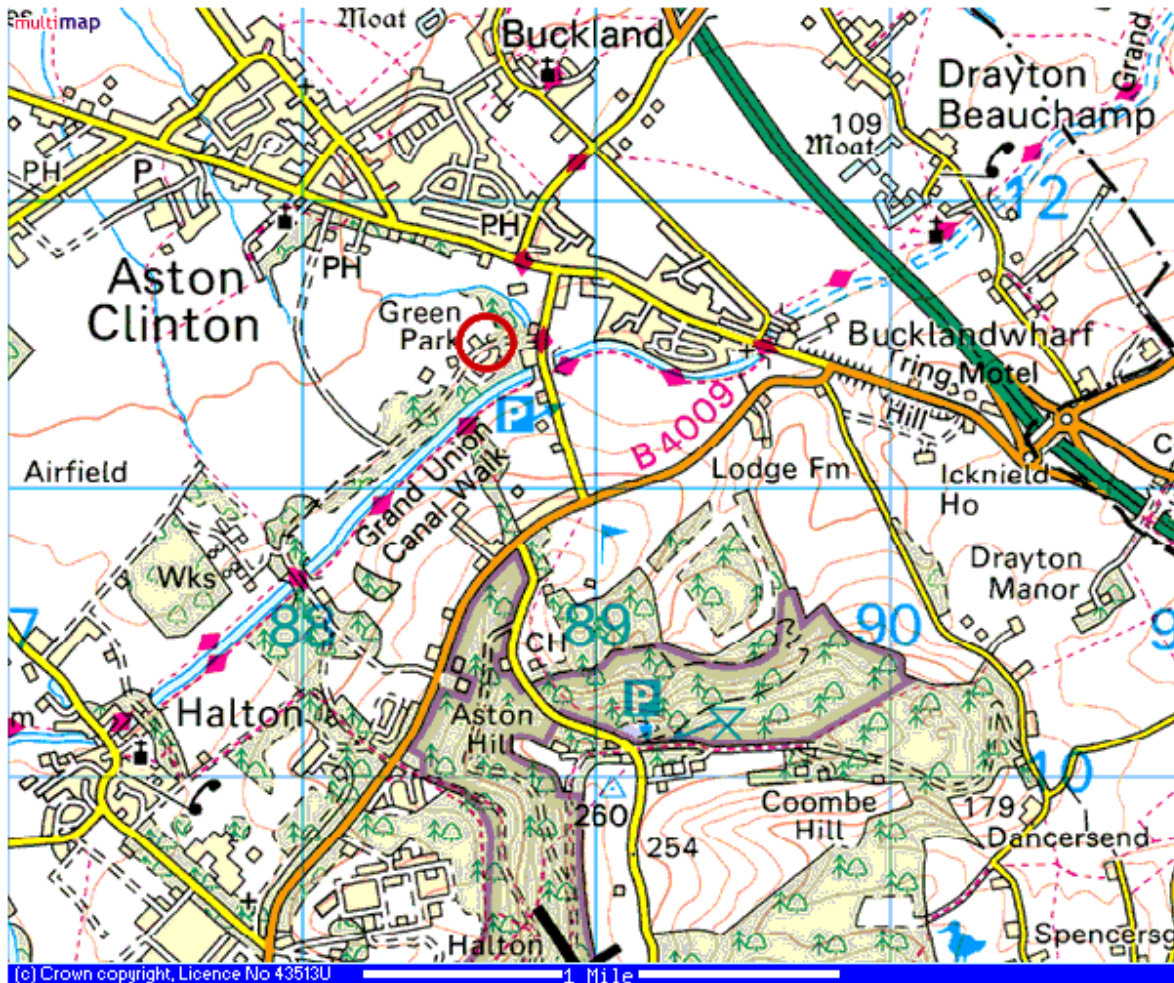

Multimap.com is the European leader in online mapping services.

We hope that you find Multimap's mapping services helpful and easy to use. Please note, however, that the maps should be used as a guide only. In particular, the red circle may indicate the centre of the area covered by the postcode selected, rather than the precise location of an address. Multimap.com and its suppliers assume no responsibility for any loss or delay resulting from use of our services. If you do find an error or omission, please let us know; we try to provide the best service possible. Please also note that Multimap grants you permission to make up to 10 copies of our maps for personal use only; if you require more copies, please write to info@multimap.com with your request.