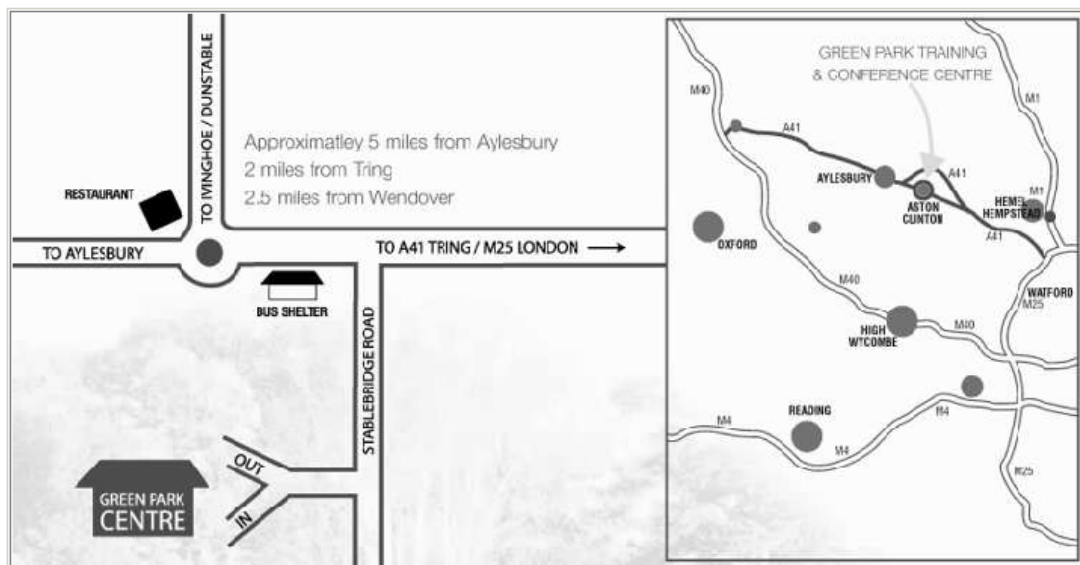

Green Park directions and map

Rail Connections

The nearest station is Wendover approximately 3 miles from Green Park. The station has direct rail services to and from London Marylebone. Other nearby stations are Aylesbury (5 miles), Princes Risborough (10 miles) and Haddenham & Thame Parkway (13 miles). Princes Risborough and Haddenham & Thame Parkway have direct rail services to London Marylebone and Birmingham New Street.

By Road

Travelling West on the A41

Coming from London leave the A41 at the Tring/ Wendover exit and follow signs into the village of Aston Clinton. Turn left into Stablebridge road immediately before the first mini roundabout you encounter. The entrance to Green Park is 200yds on the right. [Maps](#)

Travelling East on the A41

Coming from Aylesbury follow signs for Aston Clinton leaving the A41 at the roundabout where it turns to dual carriageway. Once in Aston Clinton proceed straight over at the first and second mini roundabouts you encounter (the roundabouts are at either end of the village about 1 mile apart). After the second take the first right into Stablebridge Road. The entrance to Green Park is 200yds on the right. [Maps](#)

[Travel Information](#) - For up to date bus, rail and road information in Buckinghamshire

Road Maps